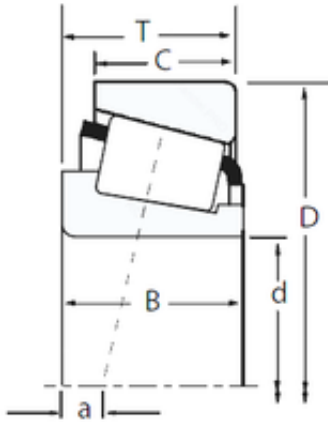

China abec 7 Bearing Supplier

Timken ISO Class Tapered Roller Bearing 30205 25x52x16.25mm wheel Bearings 30205M-90KM1

Bearing No. 30205

Size	25x52x16.25 mm
Bore Diameter	25 mm
Outer Diameter	52 mm
Width	16,25 mm
d	25 mm
D	52 mm
T	16,25 mm
B	15 mm
C	13 mm
R	1 mm
r	1 mm
Weight	0,15 Kg
Dynamic load rating radial (C)	36,9 kN
Calculation factor (e)	0,37

30205 Bearing 2D drawings and 3D CAD models