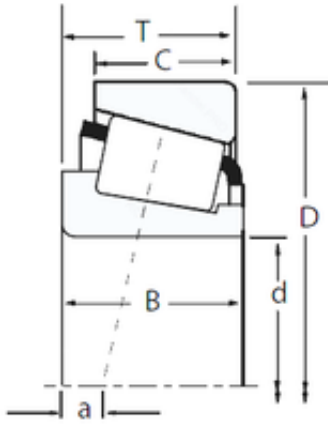

China abec 7 Bearing Supplier

timken tapered roller bearing 32212
60x110x29.75mm tapered roller bearings

Bearing No. 32212

Size	60x110x29.75 mm
Bore Diameter	60 mm
Outer Diameter	110 mm
Width	29,75 mm
d	60 mm
D	110 mm
T	29,75 mm
B	28 mm
C	24 mm
R	2 mm
r	1,5 mm
Weight	1,14 Kg
Dynamic load rating radial (C)	137 kN
Calculation factor (e)	0,4

32212 Bearing 2D drawings and 3D CAD models