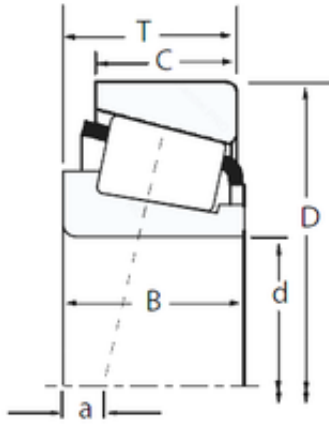

China abec 7 Bearing Supplier

precision truck parts rear axle inner wheel sets
HM516449A/HM516410 SET421 timken tapered
roller bearing price

Bearing No. HM516449A/HM516410

Size	82.55x133.35x39.688 mm
Bore Diameter	82,55 mm
Outer Diameter	133,35 mm
Width	39,688 mm
d	82,55 mm
D	133,35 mm
T	39,688 mm
B	39,688 mm
C	32,545 mm
R	6 mm
r	3,3 mm

HM516449A/HM516410 Bearing 2D drawings and 3D
CAD models