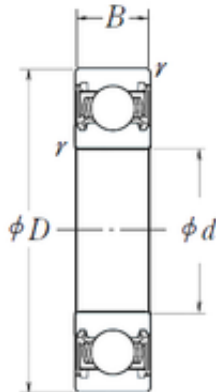

China abec 7 Bearing Supplier

NSK 6206DDU Ball Bearing NSK Deep Groove Ball Bearing 6206-2RS 6206-2Z Price

Bearing No. 6206DDU

6206DDU Bearing 2D drawings and 3D CAD models

Size	30x62x16 mm
Bore Diameter	30 mm
Outer Diameter	62 mm
Width	16 mm
d	30 mm
D	62 mm
B	16 mm
C	16 mm
r min.	1 mm
da min.	35 mm
da max	38,5 mm
Da max.	57 mm
ra max.	1 mm
Weight	0,199 Kg
Basic dynamic load rating (C)	19,5 kN
Basic static load rating (C0)	11,3 kN
(Grease) Lubrication Speed	7 500 r/min
Category	Single Row Ball Bearings
Inventory	0.0
Manufacturer Name	NSK
Minimum Buy Quantity	N/A
Weight / Kilogram	0.199
EAN	0029176064272
Product Group	B00308
Enclosure	2 Seals

China abec 7 Bearing Supplier

Precision Class	ABEC 1 ISO P0
Maximum Capacity / Filling Slot	No
Rolling Element	Ball Bearing
Snap Ring	No
Internal Special Features	No
Cage Material	Steel
Enclosure Type	Contact Seal
Internal Clearance	C0-Medium
Inch - Metric	Metric
Long Description	30MM Bore; 62MM Outside Diameter; 16MM Outer Race Diameter; 2 Seals; Ball Bearing; ABEC 1 ISO P0; No Filling Slot; No Snap Ring; No Internal Special Features
Category	Single Row Ball Bearing
UNSPSC	31171504
Harmonized Tariff Code	8482.10.50.68
Noun	Bearing
Keyword String	Ball
Manufacturer URL	http://www.nskamericas.com
Bore	1.181 Inch 30 Millimeter
Outside Diameter	2.441 Inch 62 Millimeter
Outer Race Width	0.63 Inch 16 Millimeter
SRI	4.81
hidYobi	6206DDU
LangID	1
D_	62
SREX	0.04
B_	16
da min	35
hidTable	ecat_NSRDGB