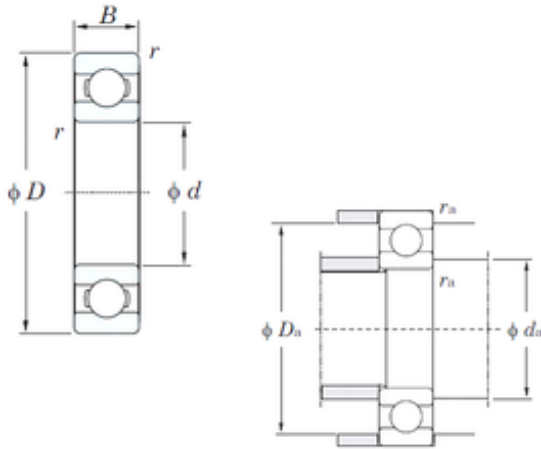

# China abec 7 Bearing Supplier

High quality NSK NTN KOYO 6300 6000 6200  
6004 6201 6301 6900 2 rs zz bearing

Bearing No. 6300

6300 Bearing 2D drawings and 3D CAD models

Size	10x35x11 mm
Bore Diameter	10 mm
Outer Diameter	35 mm
Width	11 mm
d	10 mm
D	35 mm
B	11 mm
C	11 mm
r min.	0,6 mm
da min.	14 mm
Da max.	31 mm
ra max.	0,6 mm
Weight	0,053 Kg
Basic dynamic load rating (C)	8,1 kN
Basic static load rating (C0)	3,45 kN
(Grease) Lubrication Speed	22000 r/min
(Oil) Lubrication Speed	27000 r/min
Category	Single Row Ball Bearings
Inventory	0.0
Manufacturer Name	KOYO
Minimum Buy Quantity	N/A
Weight / Kilogram	0.058
Product Group	B00308
Enclosure	Open
Precision Class	ABEC 1   ISO P0

## China abec 7 Bearing Supplier

Maximum Capacity / Filling Slot	No
Rolling Element	Ball Bearing
Snap Ring	No
Internal Special Features	No
Cage Material	Steel
Internal Clearance	C0-Medium
Inch - Metric	Metric
Long Description	10MM Bore; 35MM Outside Diameter; 11MM Outer Race Width; Open; Ball Bearing; ABEC 1   ISO P0; No Filling Slot; No Snap Ring; No Internal Special Features; C0-Medium Internal Clearance; Steel Cage
Other Features	Deep Groove
Category	Single Row Ball Bearing
UNSPSC	31171504
Harmonized Tariff Code	8482.10.50.68
Noun	Bearing
Keyword String	Ball
Manufacturer URL	<a href="http://www.koyousa.com">http://www.koyousa.com</a>
Weight / LBS	0.11684
Outer Race Width	0.433 Inch   11 Millimeter
Bore	0.394 Inch   10 Millimeter
Outside Diameter	1.378 Inch   35 Millimeter
Inner Race Width	0 Inch   0 Millimeter
Bearing No.	6300
r(min)	0.6
Cr	10.1
C0r	3.45
Cu	0.270
f0	11.2